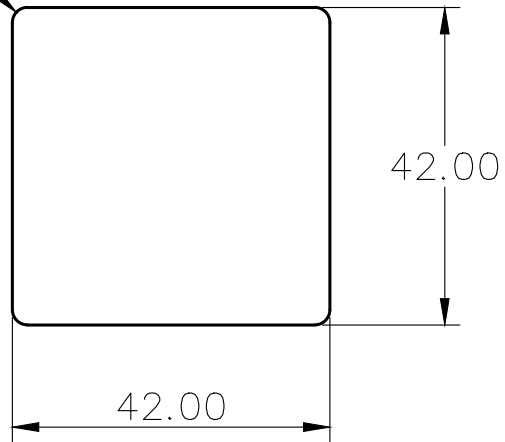

B

B

C

C

D

D

R2.00

DATE:	DRAWING TITLE: SOLID DAR (E4E) 42x42MM
DRN BY:	
CHKD BY:	
SCALE: 1:1	
UNLESS OTHERWISE STATED ALL DIMENSIONS ARE IN MILLIMETRES.	
www.prolam.com.au	