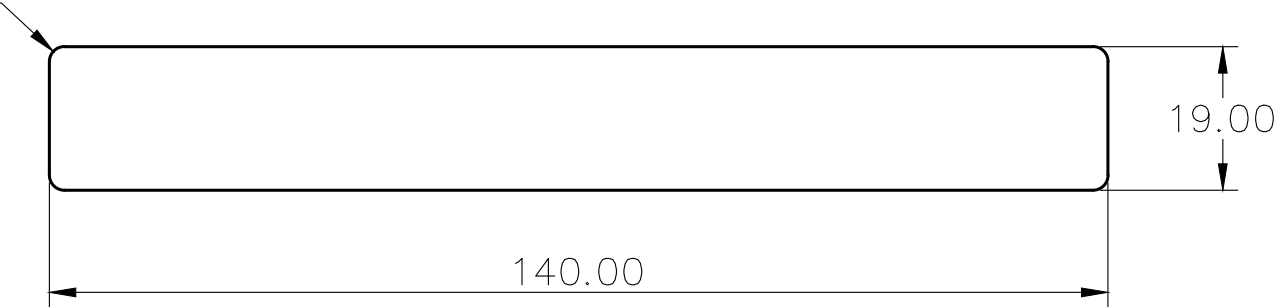

B

B

C

C

D

D

R2.00

DATE:	DRAWING TITLE: SOLID DAR (E4E) 140x19MM
DRN BY:	
CHKD BY:	
SCALE: 1:1	
UNLESS OTHERWISE STATED ALL DIMENSIONS ARE IN MILLIMETRES.	
www.prolam.com.au	