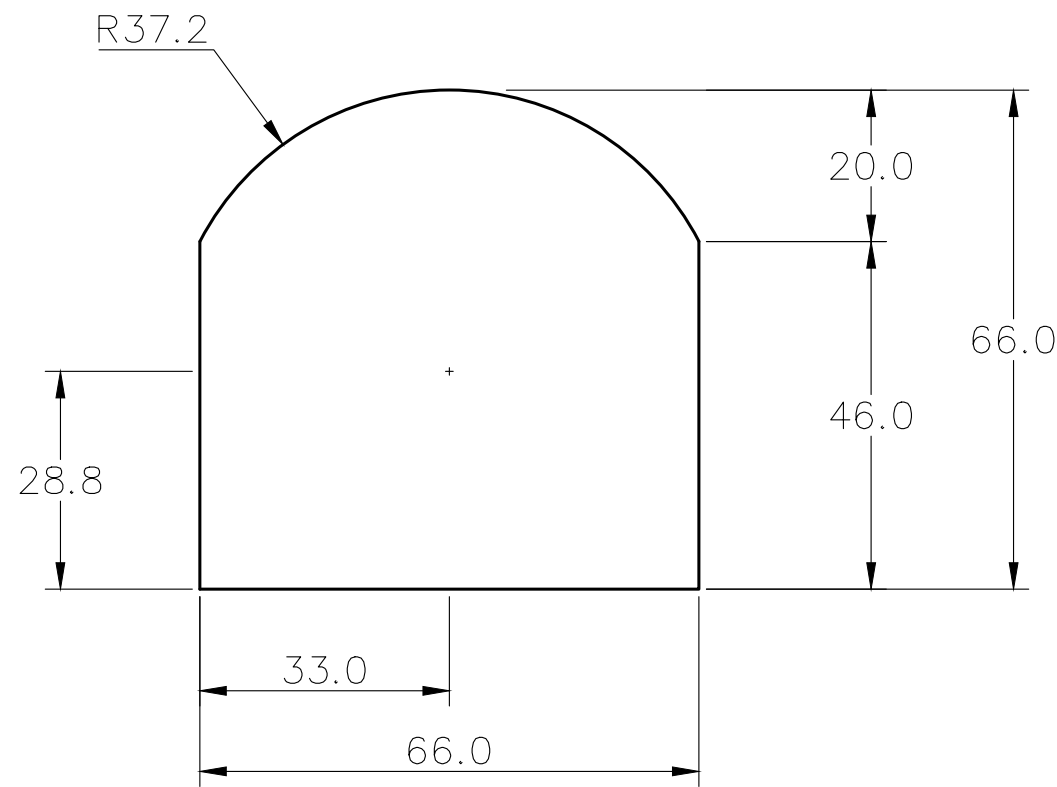

B

B

C

C

D

D

DATE:	DRAWING TITLE: HANDRAIL BREADLOAF NON-REBATED 66x66MM
DRN BY:	
CHKD BY:	 ProLam Innovative Timber Ideas www.prolam.com.au
SCALE: 1:1	
UNLESS OTHERWISE STATED ALL DIMENSIONS ARE IN MILLIMETRES.	